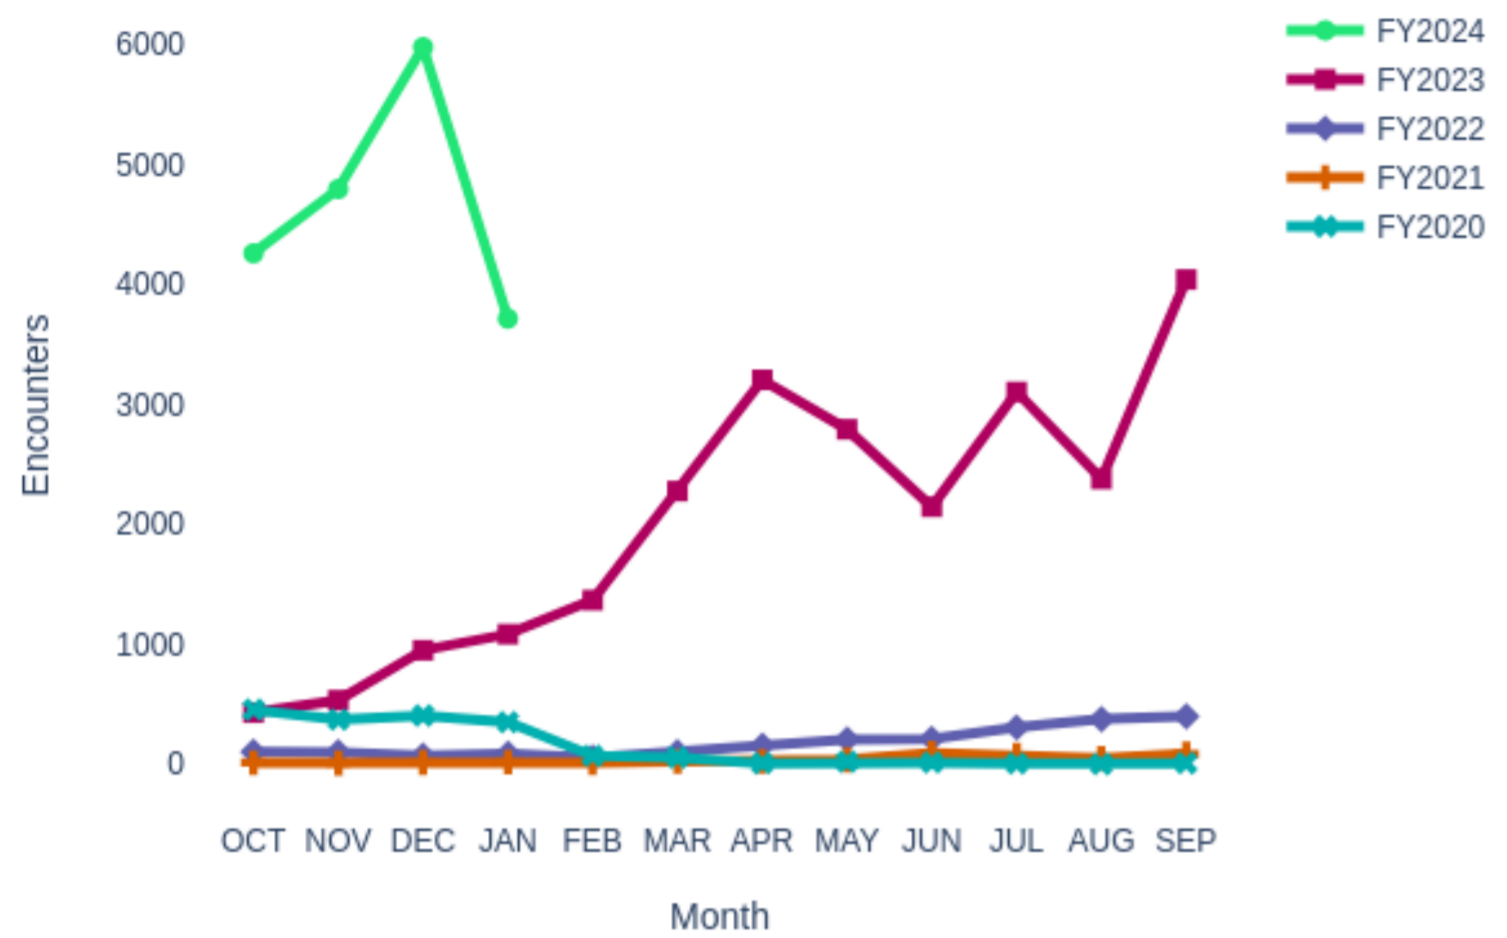

Encounters of Chinese citizens along the Southwest Land Border sectors for January FY2024

In January FY24, U.S. Customs and Border Protection apprehended **3,716** Chinese citizens along the Southwest Land Border sectors, representing a **▼61%** decrease from the previous month. Of these apprehensions, **88%** were classified as Single Adults.

Chinese SLB encounters FY20-FY24, year-over-year

Chinese SLB encounters FY20-FY24, time series